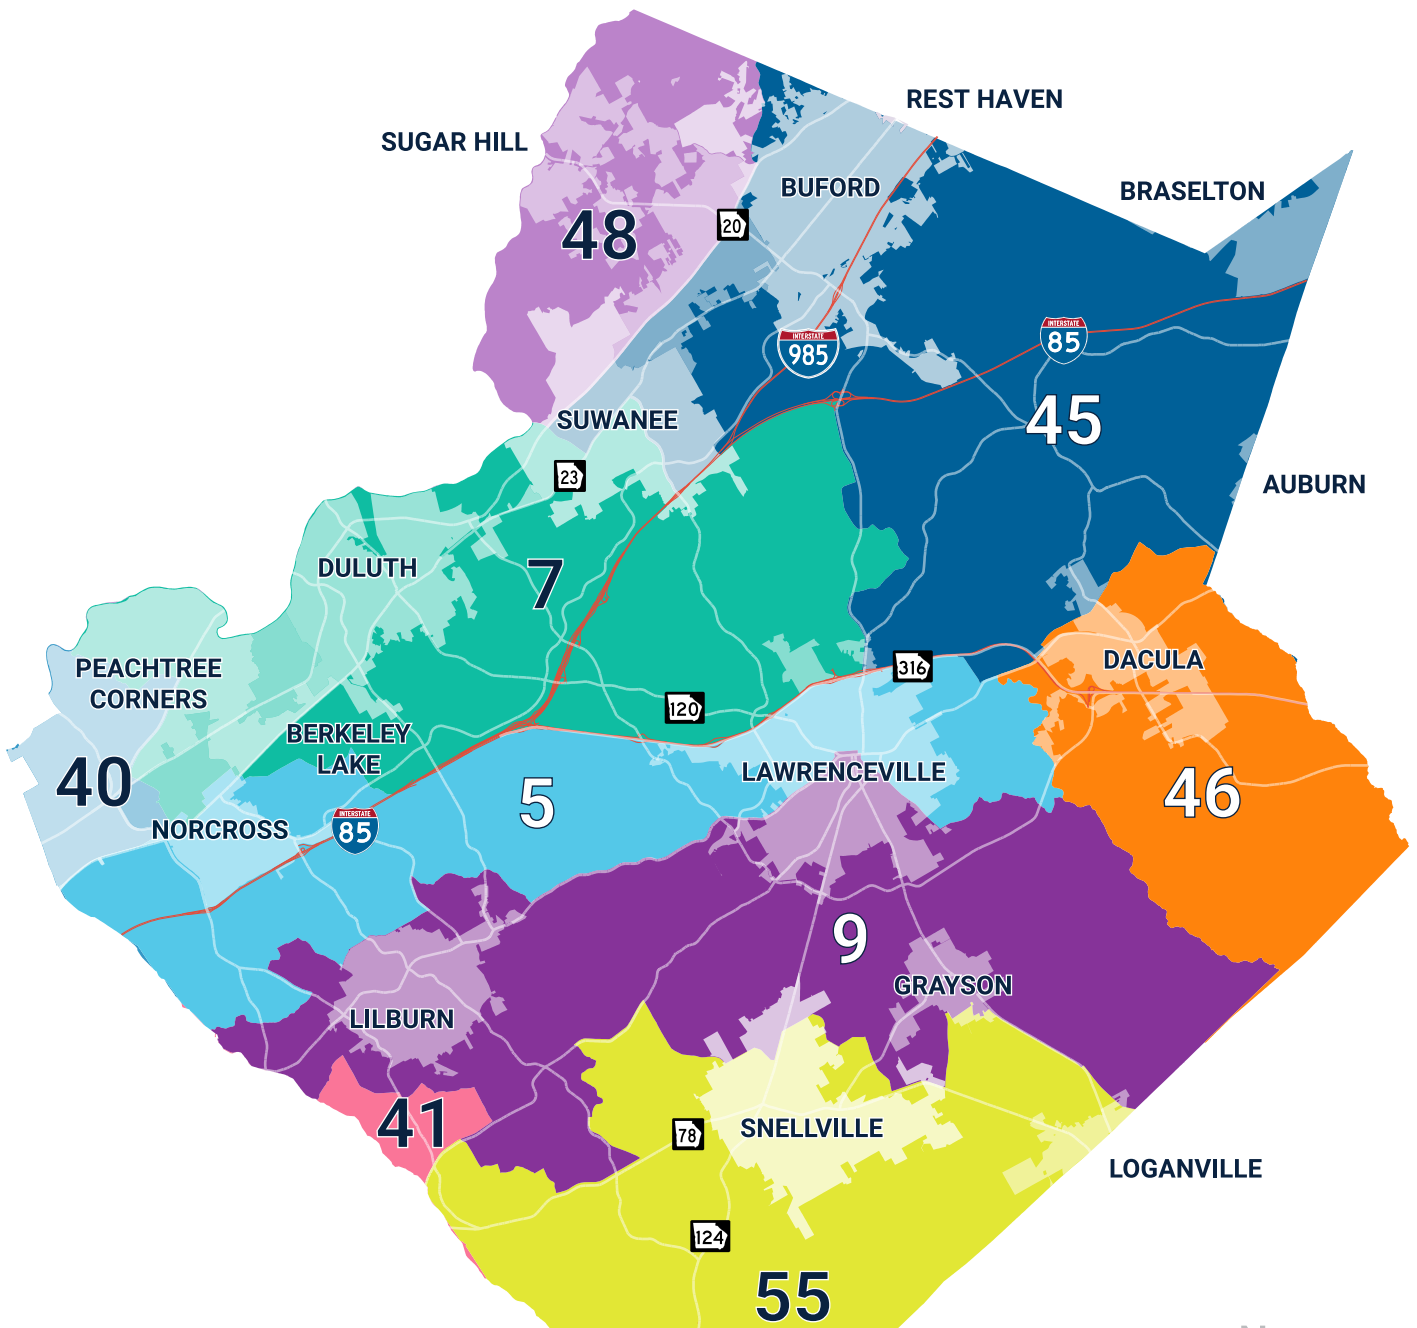

# GWINNETT COUNTY GEORGIA SENATE DISTRICTS

Senate Districts

- 5
- 7
- 9
- 40
- 41
- 45
- 46
- 48
- 55