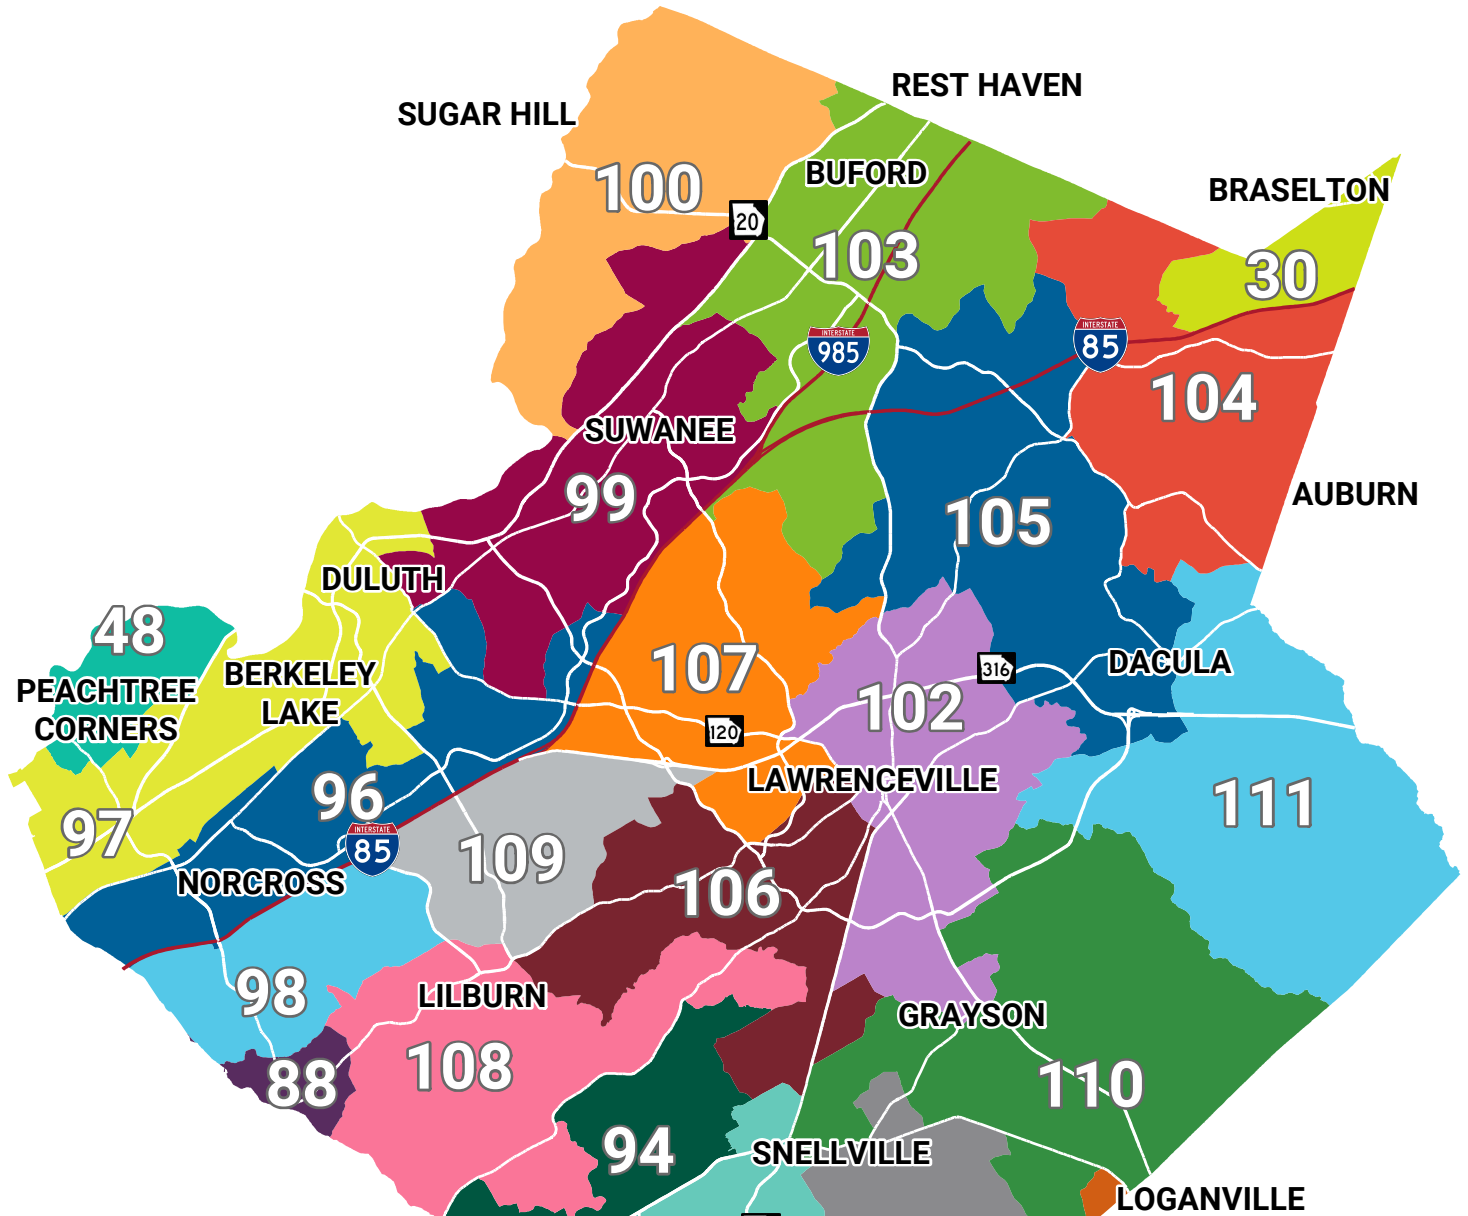

GWINNETT COUNTY PROPOSED GEORGIA STATE HOUSE

Georgia State House Districts

	30		102
	48		103
	88		104
	93		105
	94		106
	95		107
	96		108
	97		109
	98		110
	99		111
	100		112